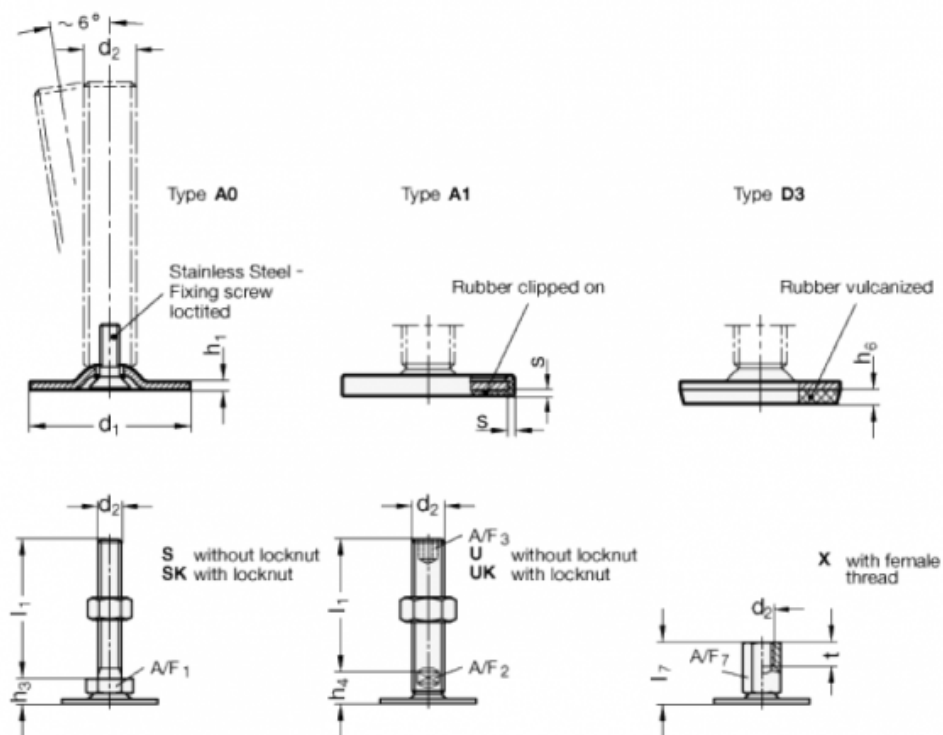

Data Sheet

Article number: 204080M24150A1UK

Description: E+G levelling foot
GN 40-80-M24-150-A1-UK

Note: UK With nut, Hexagon socket at the top, Wrench flat at the bottom

Measures

A/F2 = 19
A/F3 = 12
d1 = 80
d2 = M24
h1 = 3
h4 = 21
h6 =
l1 = 150

s = 2